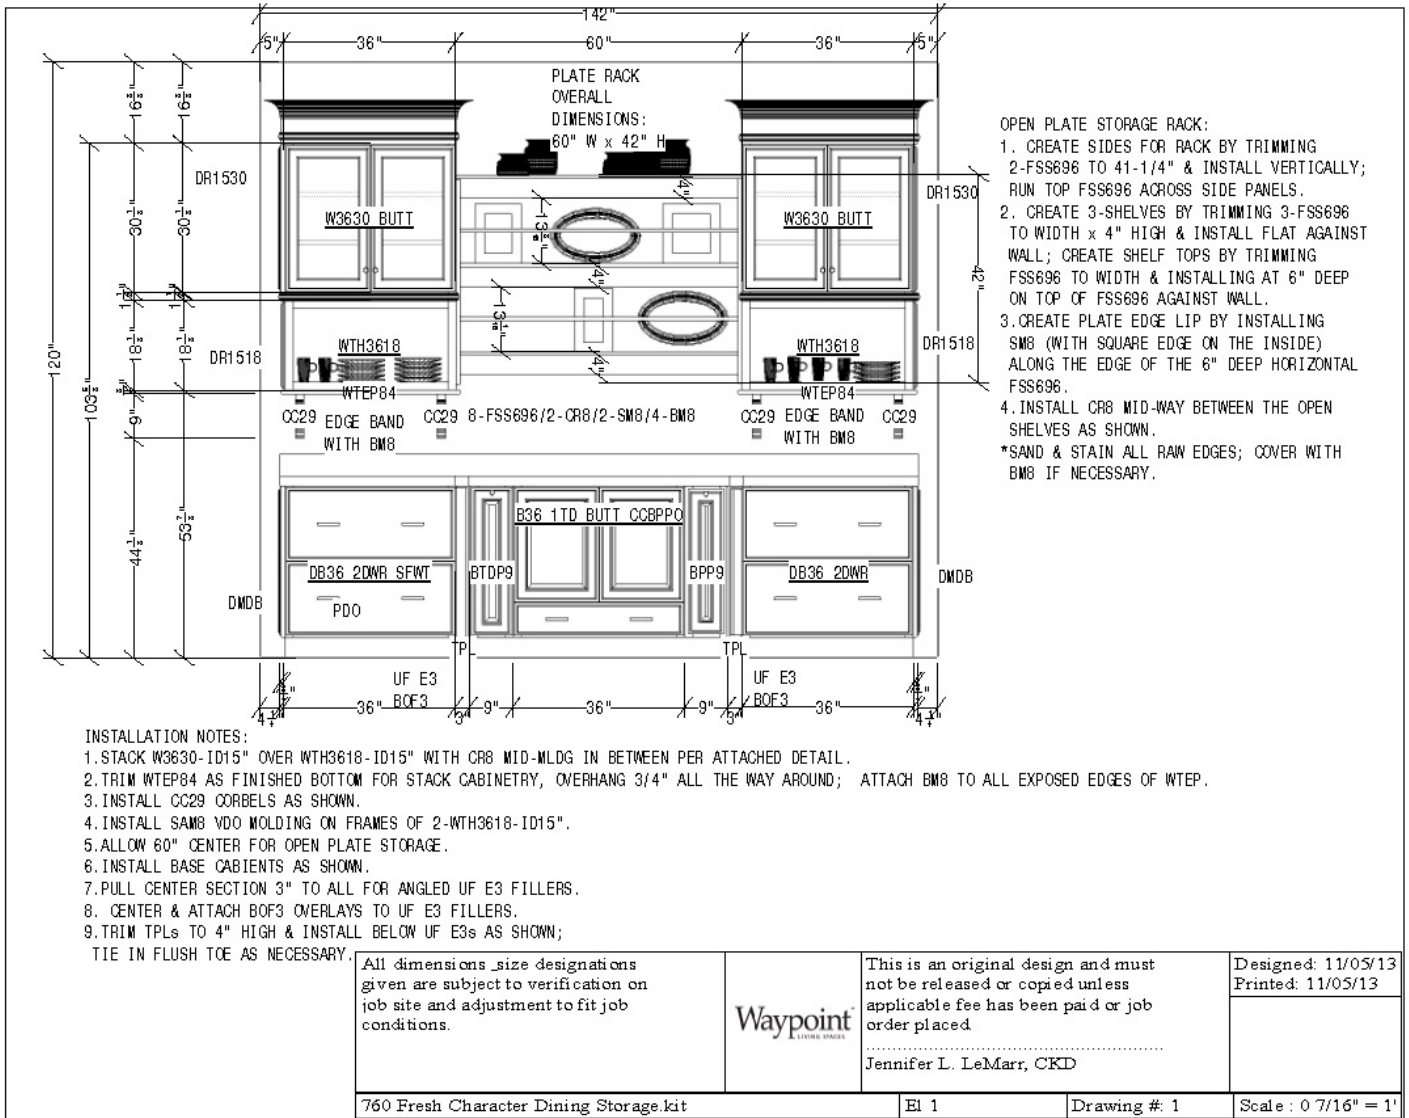

Waypoint
LIVING SPACES

760 Fresh Character Dining Storage.kit

F

Drawing #: 1

fresh

perspective

NEW LOOKS. NEW IDEAS.

fresh perspective