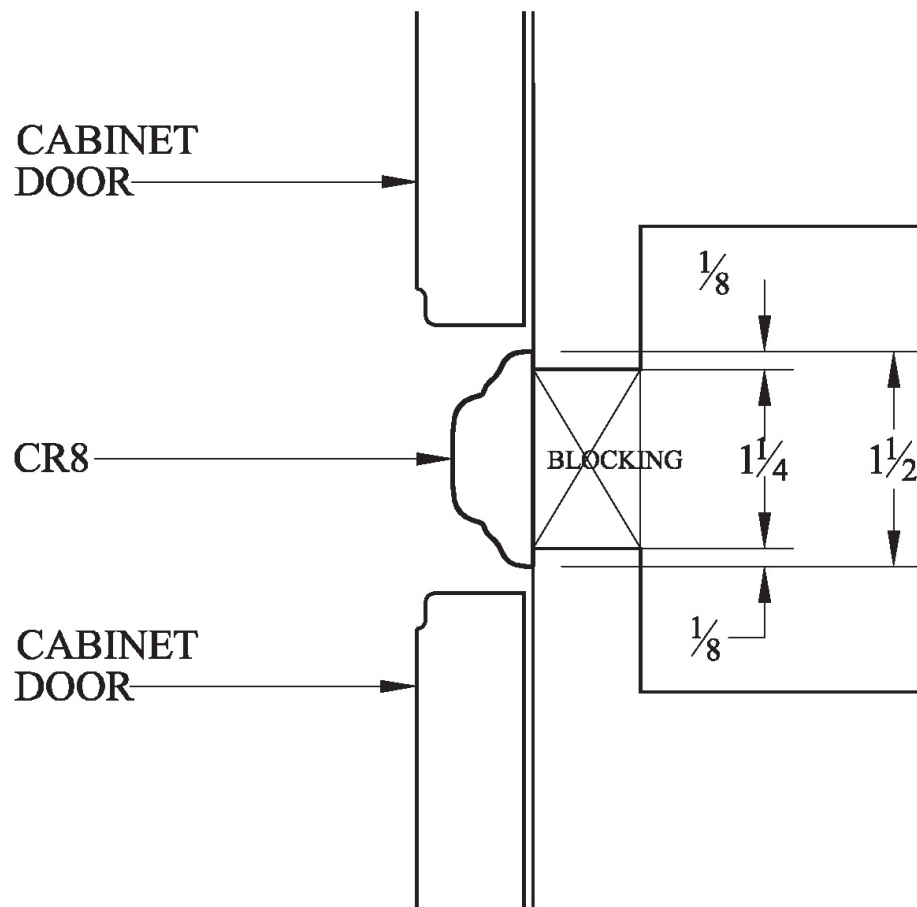

fresh perspective

NEW LOOKS. NEW IDEAS.

MID MOLDING © 2007 American Woodmark Corp