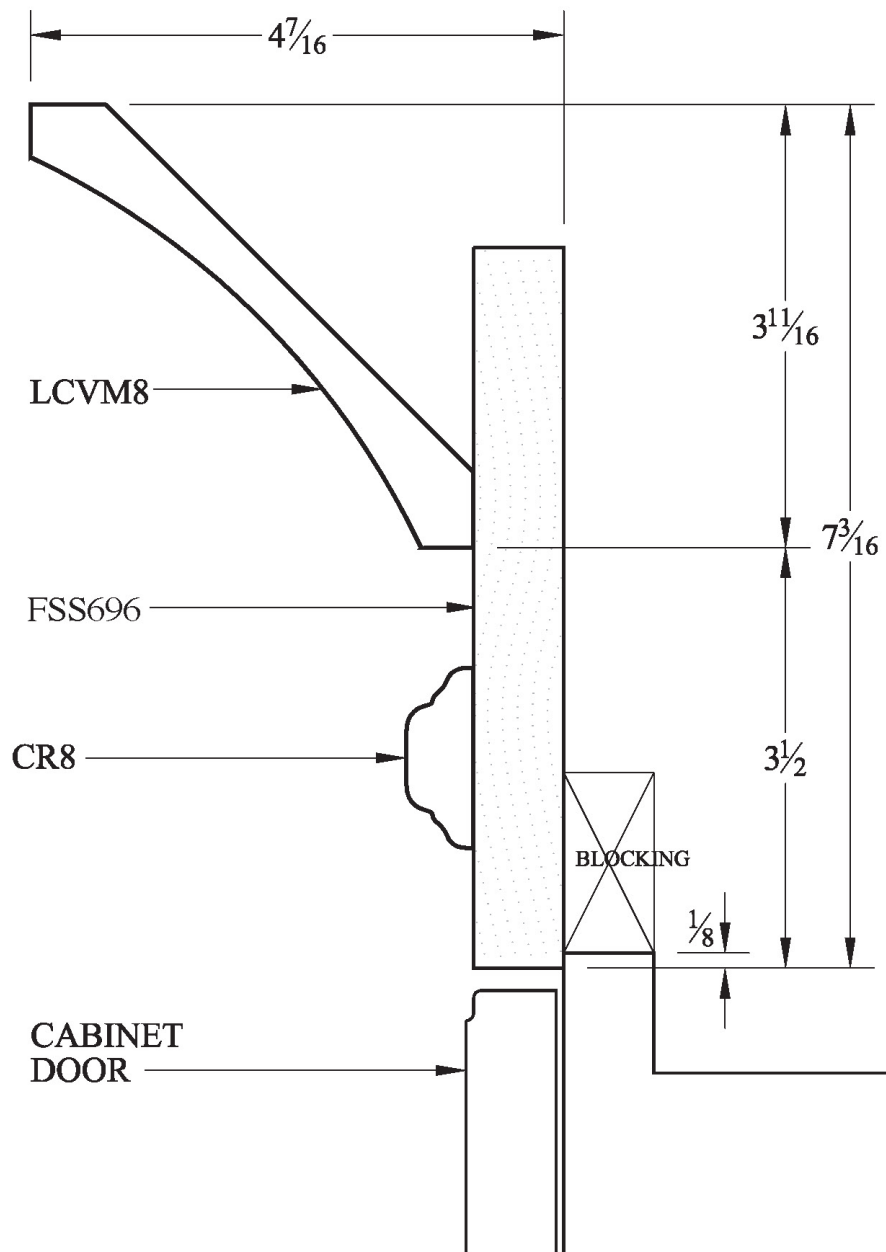

fresh perspective

NEW LOOKS. NEW IDEAS.

TOP MOLDING

© 2011 American Woodmark Corp