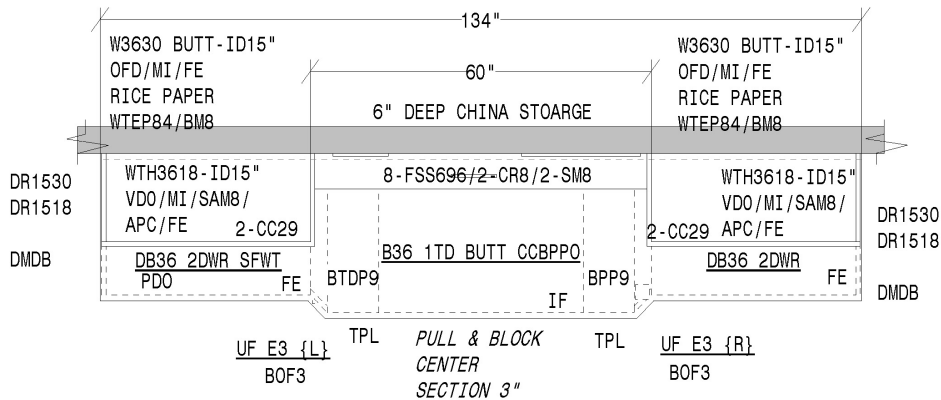

TOP MLDG: LCVMB, FSS696, CR8
 MID MLDG: CR8
 BOT MLDG: WTEP/BM8/CC29
 TOE MLDG: BTK8
 CH 120"

GENERAL NOTES:
 INSTALL CABINETS PER PLAN.
 HANG WALL CABINETS @ 103-5/8" AFF.
 ATTACH OVERLAY FILLERS (WOF) AS NOTED; CENTERED ON FILLER.
 SAND & FINISH RAW EDGE AND INSTALL WITH RAW EDGE
 FACING DEEPER OBJECT. LEAVE 3/16" REVEAL ADJACENT TO HINGE.
 PLANE FRAMES AS REQUIRED FOR STACKED CABINETRY.
 ADJUST DOORS FOR PROPER ALIGNMENT.
 INSTALL HARDWARE USING 1" FLAT-HEAD SCREW ON DOORS.
 INSTALL ACCESSORIES/MOLDINGS PER DRAWINGS.
 COUNTERSINK NAILS USED IN MLDG INSTALLATION.